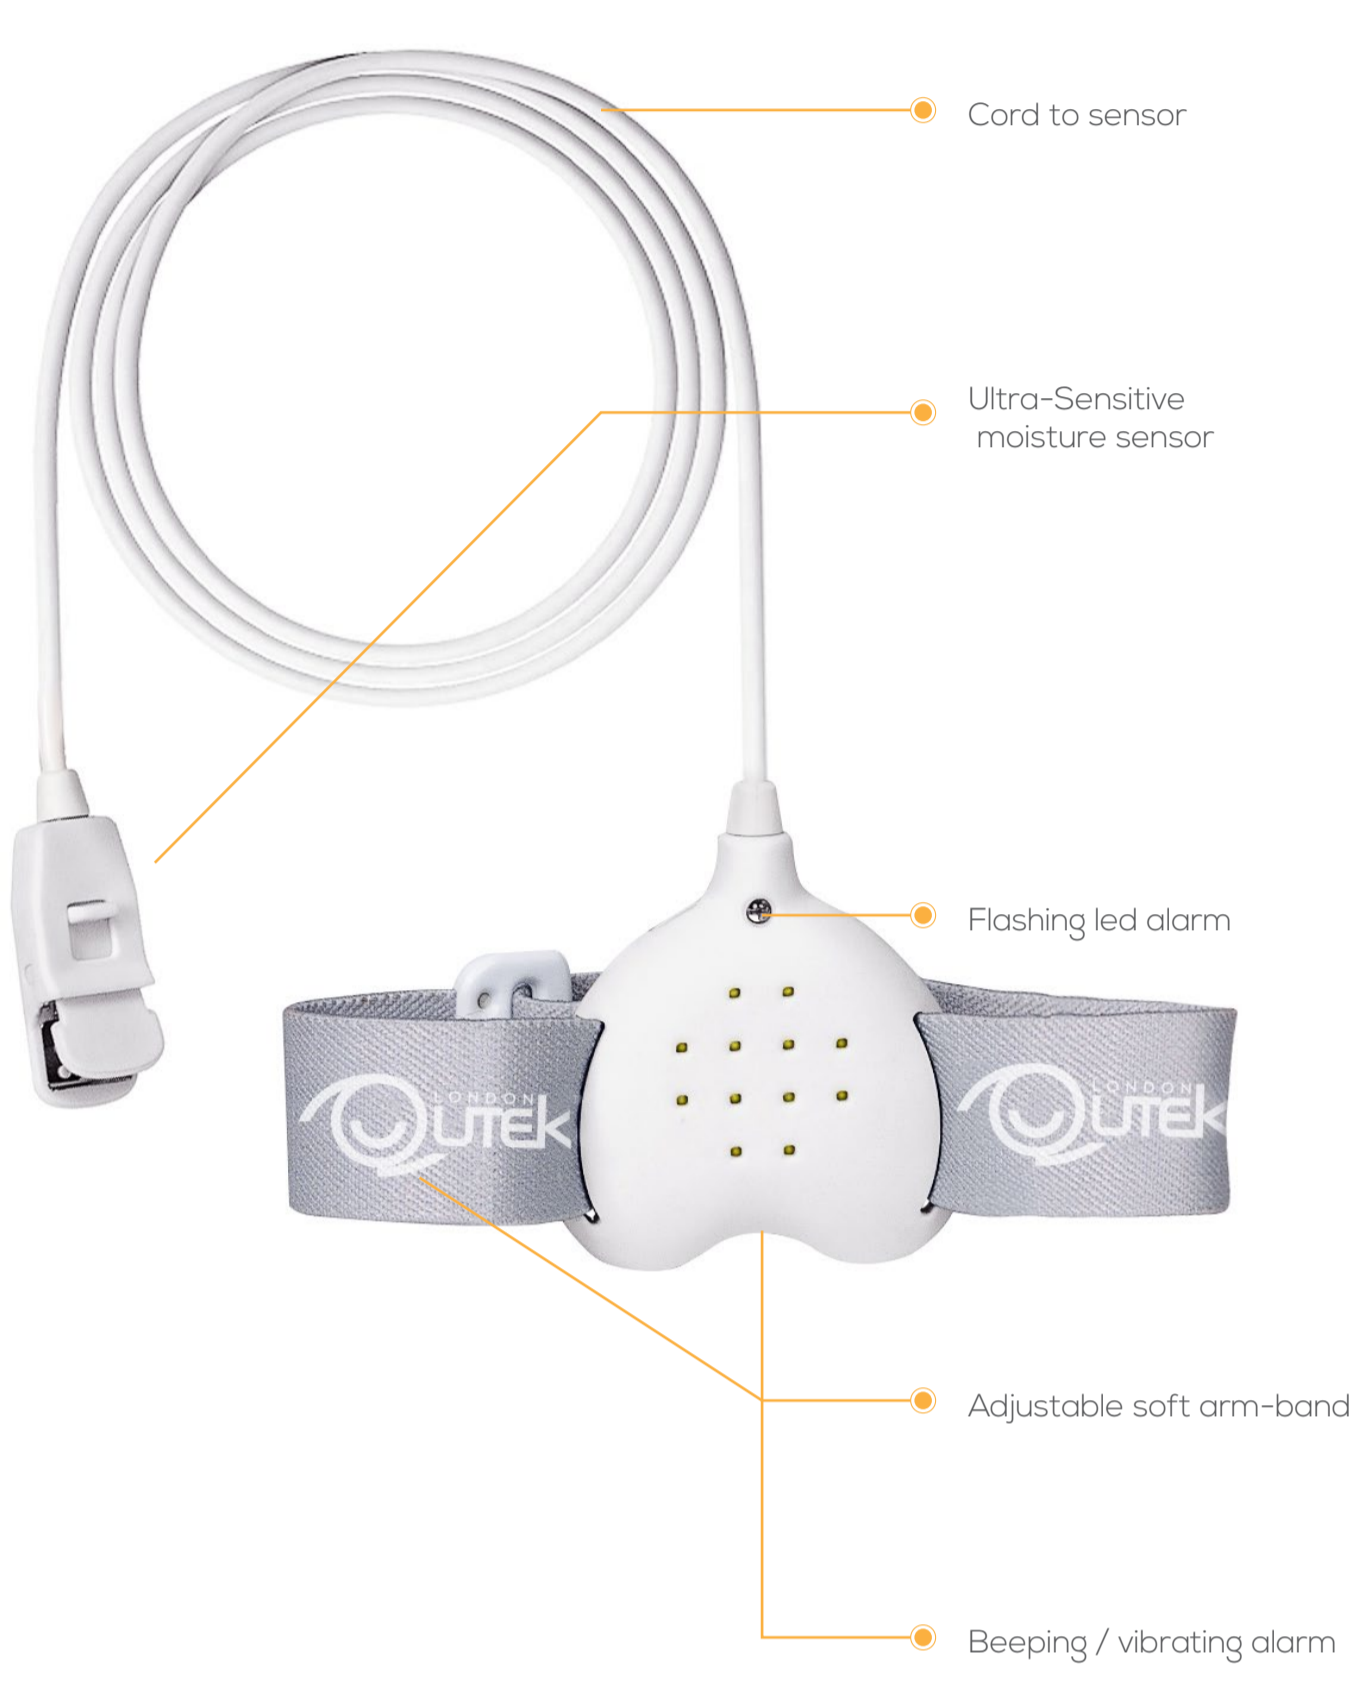

Qutek Juniors introduces PEEPIYA as an ultimate solution for potty and bedwetting training! PEEPIYA Bedwetting Alarm Solution develops your child's bladder control. With the safe sensor clips using the beeping/vibrating alarm, you can now fall asleep deeply while your child enjoys a peaceful dry night.

## Key Features & benefits

- Clinically proven method recommended by doctors
- Very safe and effective solution for dry nights
- Ends bedwetting without any medication
- Fits for kids and people with night enuresis problems
- Training process leads to successful results
- Ultra sensitive and accurate moisture sensor clips
- 2 alarm modes (sound and/or vibration)
- USB rechargeable alarm
- Low power consumption, blue indicator for reminder
- One-Year international warranty

### Designed to alert your child

Equipped with the ultrasensitizing sensor clips, the 1st drop of urine synchronized with alerting your child to get to the toilet to finish urinating.