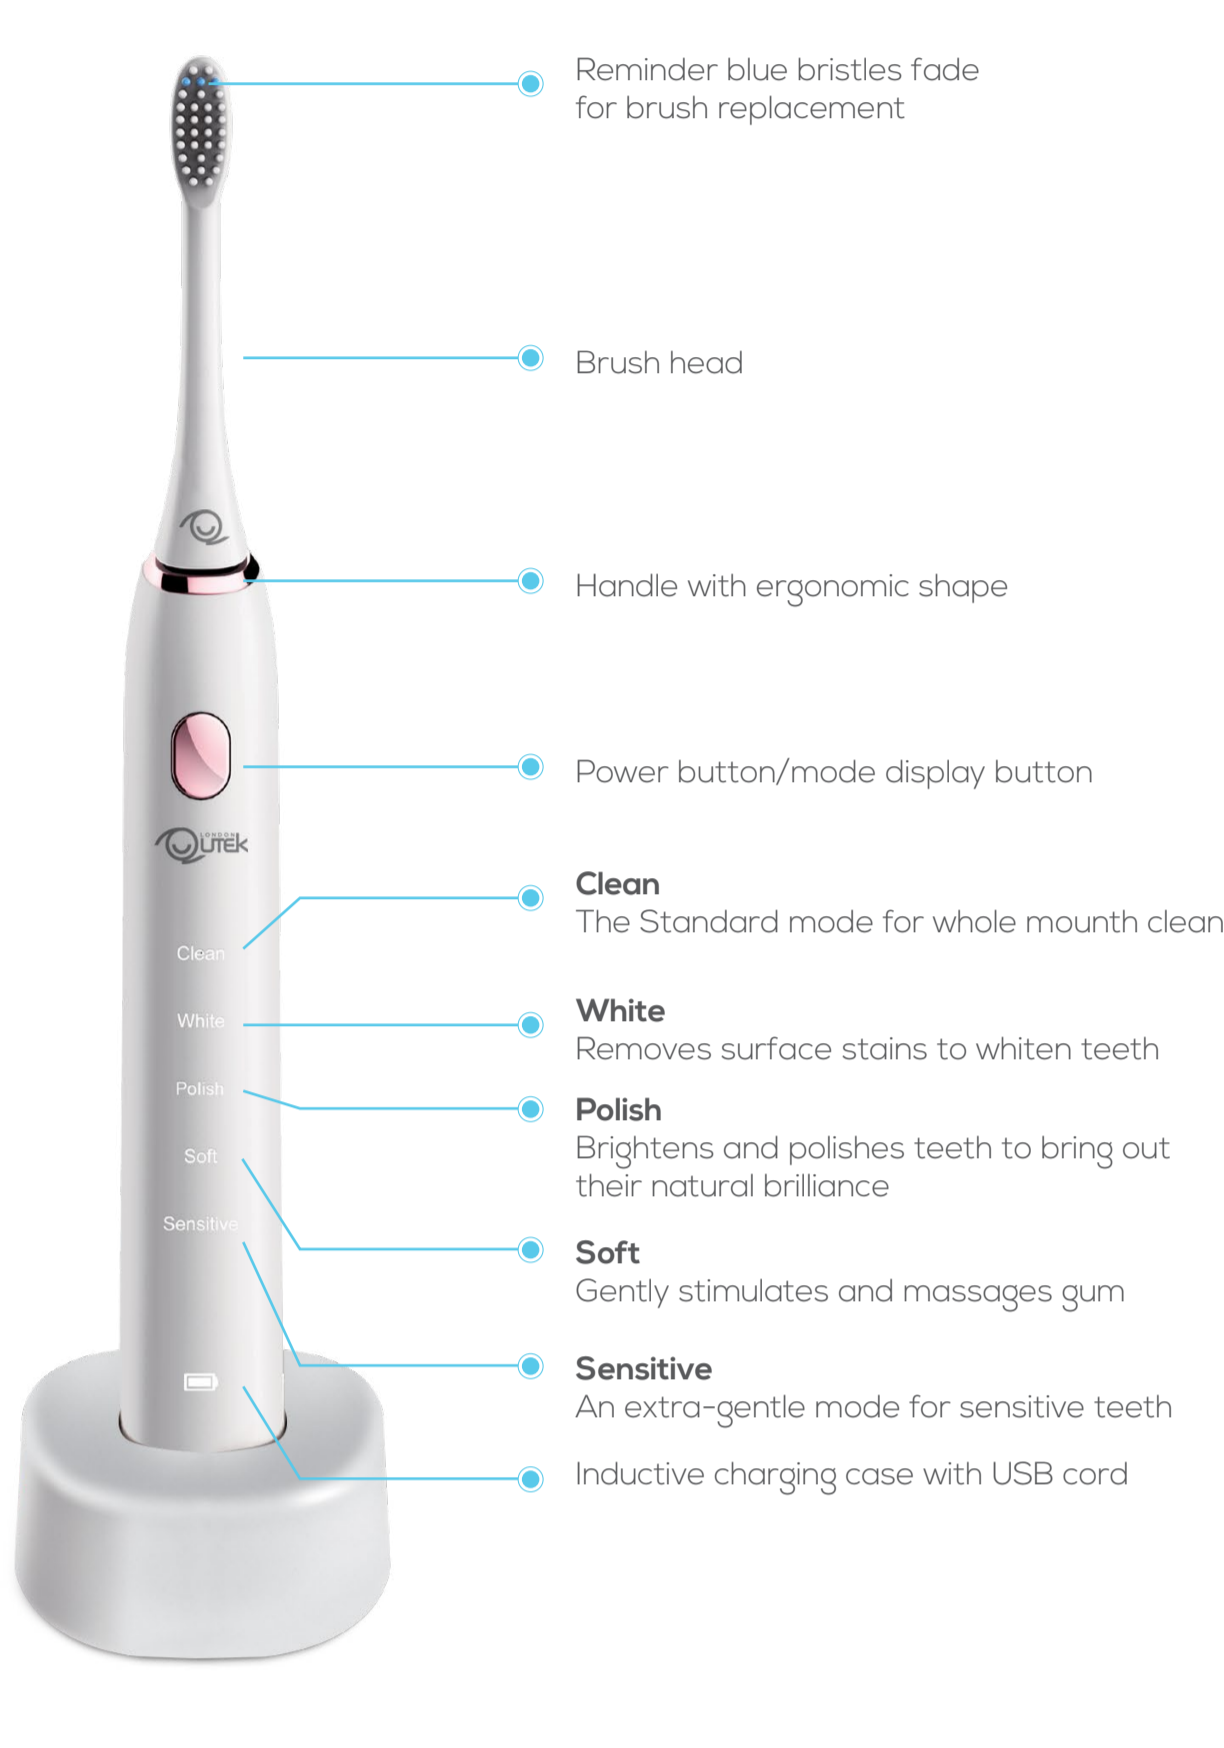

Qutek Health introduces DENTICARE for an optimal oral health experience!

DENTICARE Smart Sonic Toothbrush changes your brush habits in only 7 days. With the efficient guidance of our advanced APP using the Brush Area Detecting Technology, you can now deeply clean your teeth and gum for %100 coverage.

Its 2 - minute smart timer guarantees your oral health is improved in just two weeks.

While brushing is not only for whiter teeth, it is an investment for better health.

Product Components

- 7x** Removes up to 7X more plaque than a manual toothbrush
- Clinically proven to improve the health of your gums in just 2 weeks
- 5 brush modes and up to 40,000 brush strokes per minute
- 16 brushing area guidance
- Real-time position detection and feedback which helps you brush the right area of your teeth in the right amount of time
- USB wireless charger and global voltage-enabled technology
- 7 Improve brushing habits in just 7 days
- Reminder bristles fade for brush head replacement
- Up to 1 - month battery life
- Compatible with iOS and Android
- One-year international warranty

- Brush Area Detecting Technology through Smart Tracking**
Detect where you have brushed, highlight where you missed while taking proper care of your gum
- Better Brushing Habits in only 7 days**
Master the brushing technique with DENTICARE 2 minute smart timer
- Removes up to 7x more plaque than a manual toothbrush**
Brush the gum line at a 45 - degree angle while connected to Teethcare App for 'Real-time Brush Guidance'
- Sixteen Brushing Coverages Guidance**
Clean teeth deeply for %100 coverage